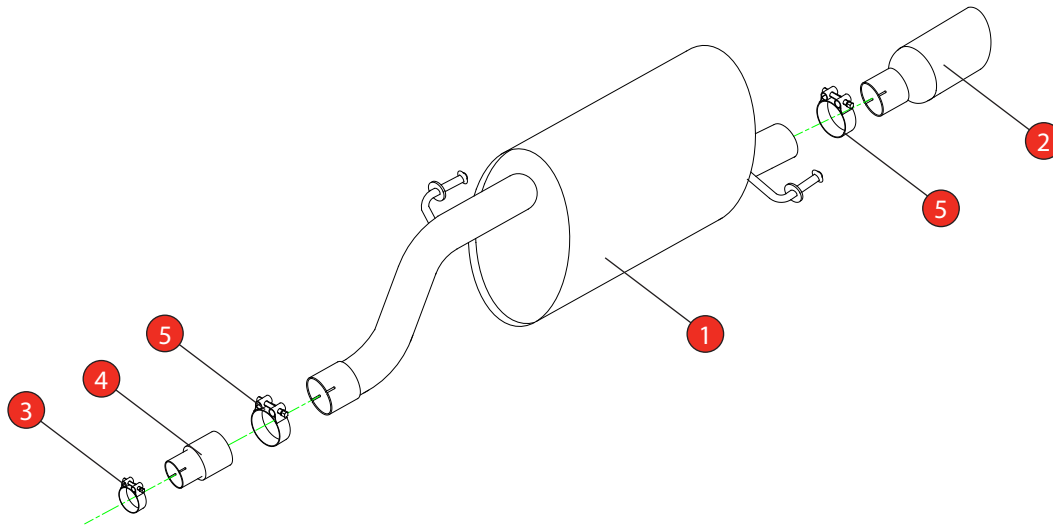

Car	Vauxhall Corsa 'E' Limited Edition 1.4T	Part No.	SVXB065
Year	2014-Current	Fit Kits	259FK
Notes	Where not supplied use original fittings	Features	Pipe Diameter:- 63.5mm / 2.5"

Estimated Fitting Time: 60 Minutes

NO.	PART NO.	DESCRIPTION	QTY
1	861GM	Rear Silencer	1
2	Z023.10061	Ø100mm Polished Daytona Trim	1
Fit Kit			
3	Z016.10002	51-55mm Clamp	1
4	AD84	Adaptor	1
5	Z016.10064	65mm H/D Clamp	2

E-MARK	N/A
DATE	22/11/16
ISSUE	00
AUTHORISED	M.Ydlibi

NOTE: ENSURE SCORPION SYSTEM IS CLEAR OF MOVING PARTS AND ALL ORIGINAL FUNCTIONS WORK CORRECTLY.

STAY CONNECTED TO RED POWER.